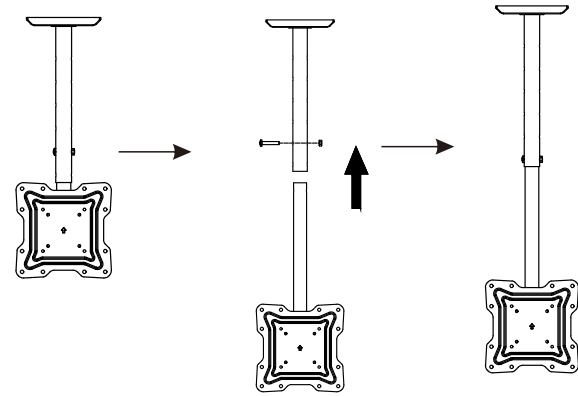

PRODUCT SAFETY

- Prior to the installation of this product, the installation instructions should be read and completely understood. The installation instructions must be read to prevent personal injury and property damage. Keep these installation instructions in an easily accessible location for future reference.
- CAUTION: Do not exceed maximum load capacity. Use with products exceeding the maximum load capacity may cause serious injury. See appliance instructions.
- Do not install on a structure that is prone to vibration, movement or chance of impact. Failure to do so could result in damage to the display and/or damage to the stand.
- Do not place near heater, fireplace, air conditioning, in direct sunlight, or any other heat producing source. Failure to do so may result in damage to the display and could increase the risk of fire.
- It is recommended that two people perform the installation. Injury and/or damage can result from dropping or mishandling the display.
- The enclosed instructions are an aid to installation and cannot cover all eventualities, if you have any concerns regarding the mounting of the frame or brackets you should consult an expert.
- CAUTION: Before installation the mounting area should be checked that it is suitable for the weight of the bracket and screen and is free from pipes, electric cables or any other obstructions.

aura

UNIVERSAL CEILING TV BRACKET

AR-51-002

STEP1 Attach the frame to the post

STEP3 Height adjustment

STEP4 Mount the TV onto the bracket

STEP2 Concrete Wall Mounting & Wood Stud Wall Mounting