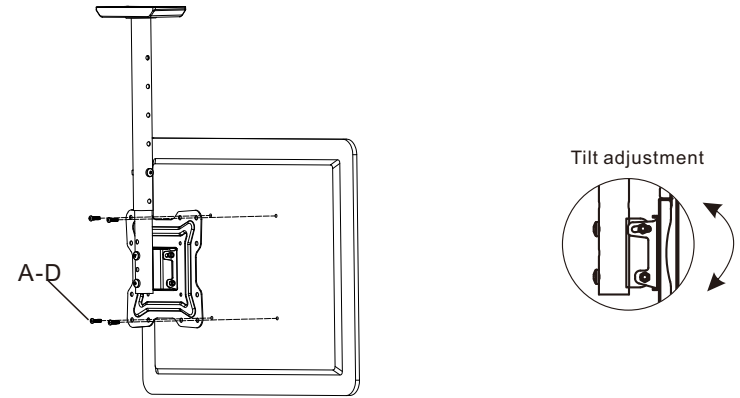

PRODUCT SAFETY

- Prior to the installation of this product, the installation instructions should be read and completely understood. The installation instructions must be read to prevent personal injury and property damage. Keep these installation instructions in an easily accessible location for future reference.
- CAUTION: Do not exceed maximum load capacity. Use with products exceeding the maximum load capacity may cause serious injury. See appliance instructions.
- Do not install on a structure that is prone to vibration, movement or chance of impact. Failure to do so could result in damage to the display and/or damage to the stand.
- Do not place near heater, fireplace, air conditioning, in direct sunlight, or any other heat producing source. Failure to do so may result in damage to the display and could increase the risk of fire.
- It is recommended that two people perform the installation. Injury and/or damage can result from dropping or mishandling the display.
- The enclosed instructions are an aid to installation and cannot cover all eventualities, if you have any concerns regarding the mounting of the frame or brackets you should consult an expert.
- CAUTION: Before installation the mounting area should be checked that it is suitable for the weight of the bracket and screen and is free from pipes, electric cables or any other obstructions.

aura

UNIVERSAL CEILING TV BRACKET

AR-51-002

STEP1 Attach the frame to the post

STEP3 Height adjustment

STEP4 Mount the TV onto the bracket

STEP2 Concrete Wall Mounting & Wood Stud Wall Mounting